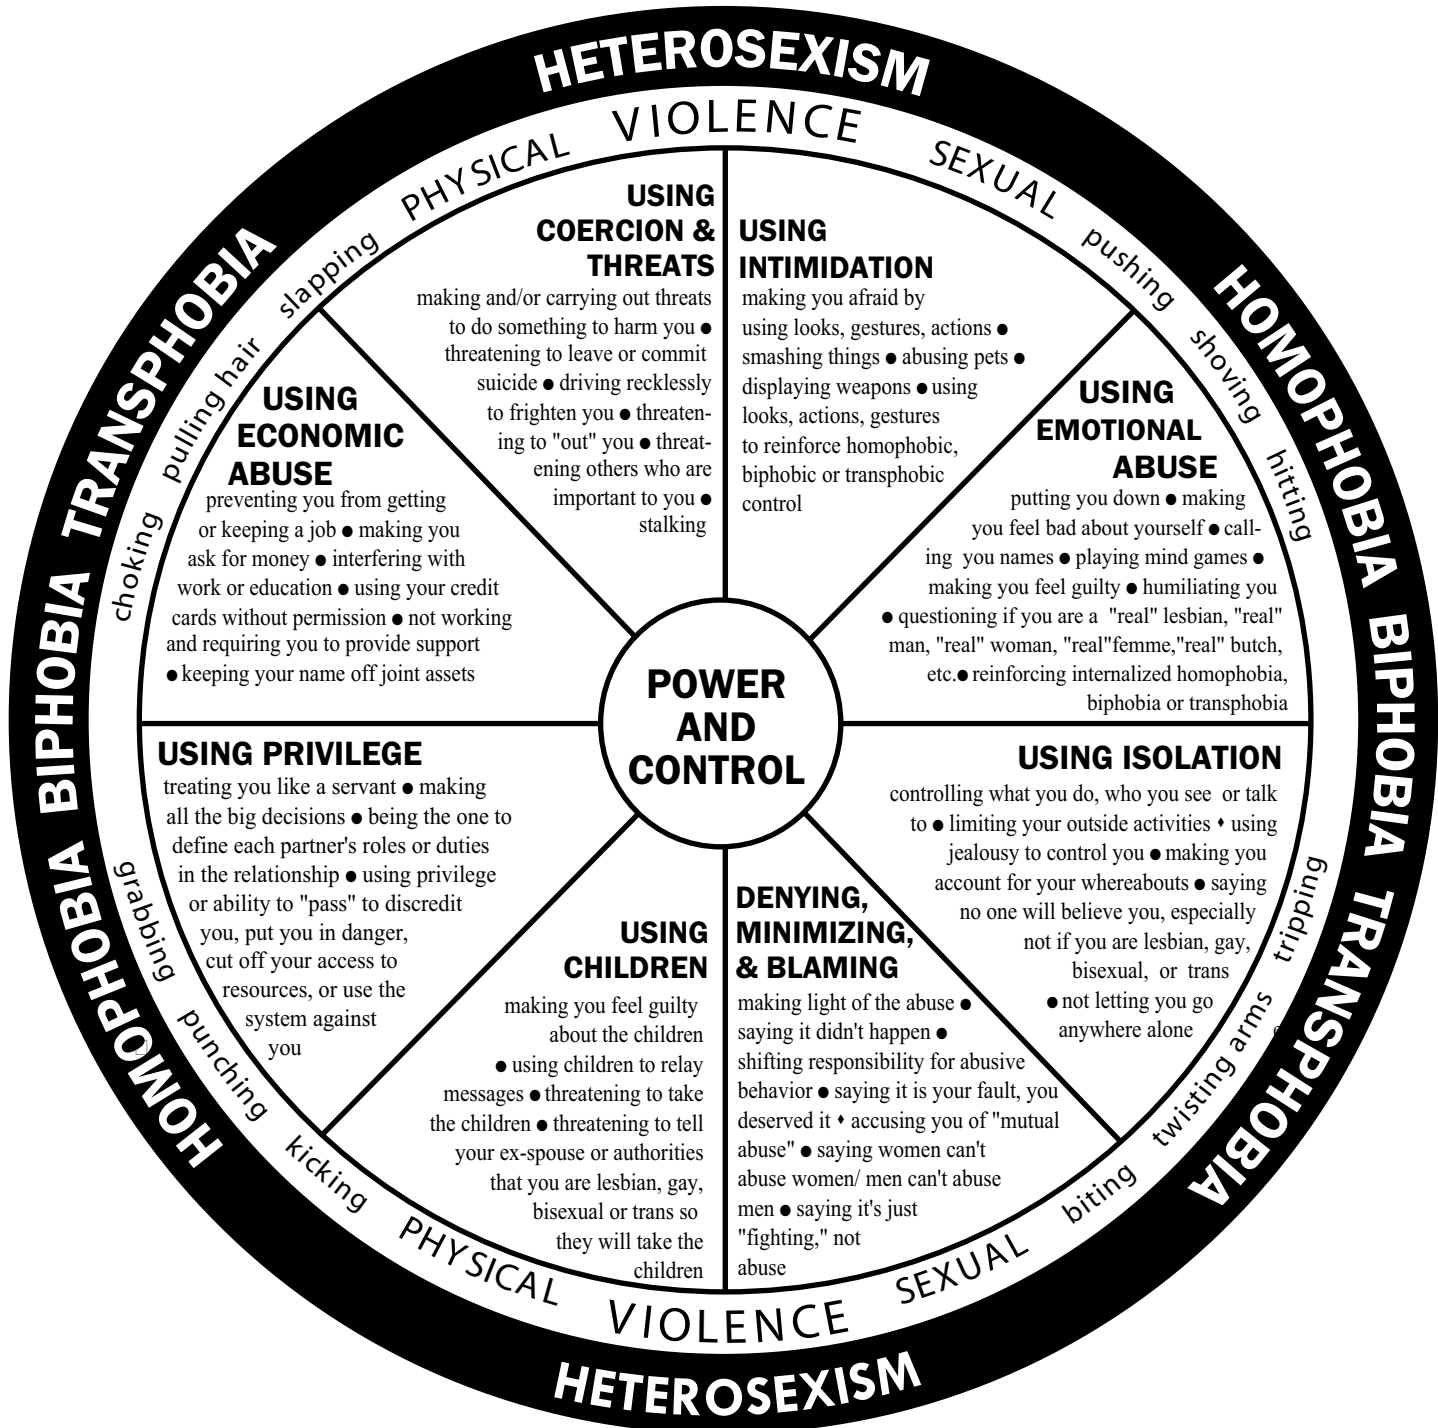

# Gay, Lesbian, Bisexual and Trans Power and Control Wheel

Developed by Roe & Jagodinsky

Adapted from the Power & Control and Equity Wheels developed by the Domestic Abuse Intervention Project • 206 West Fourth Street • Duluth, Minnesota 55806 • 218/722-4134