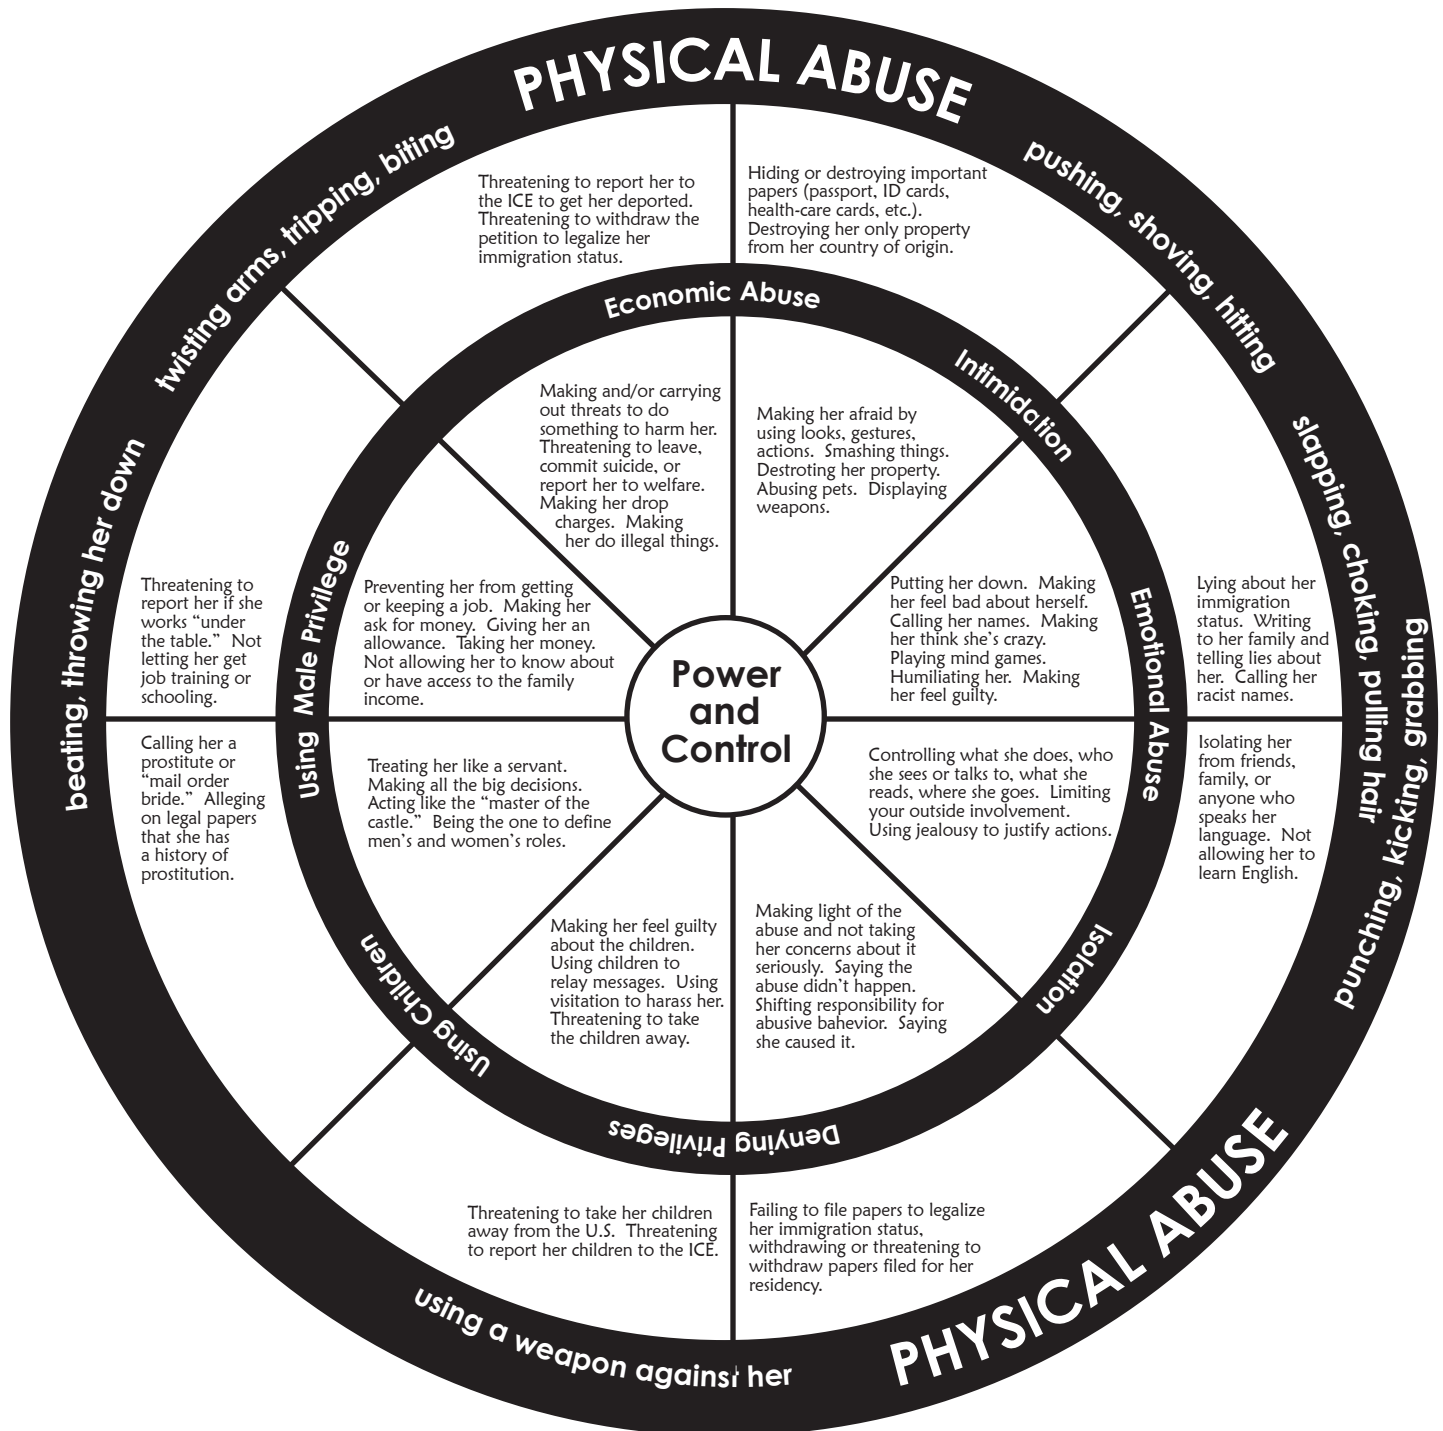

IMMIGRANT POWER AND CONTROL WHEEL

Produced and distributed by:

Adapted from original wheel by:
 Domestic Abuse Intervention Project
 202 East Superior Street
 Duluth, MN 55802
 218.722.4134

NATIONAL CENTER
 on Domestic and Sexual Violence
 training • consulting • advocacy