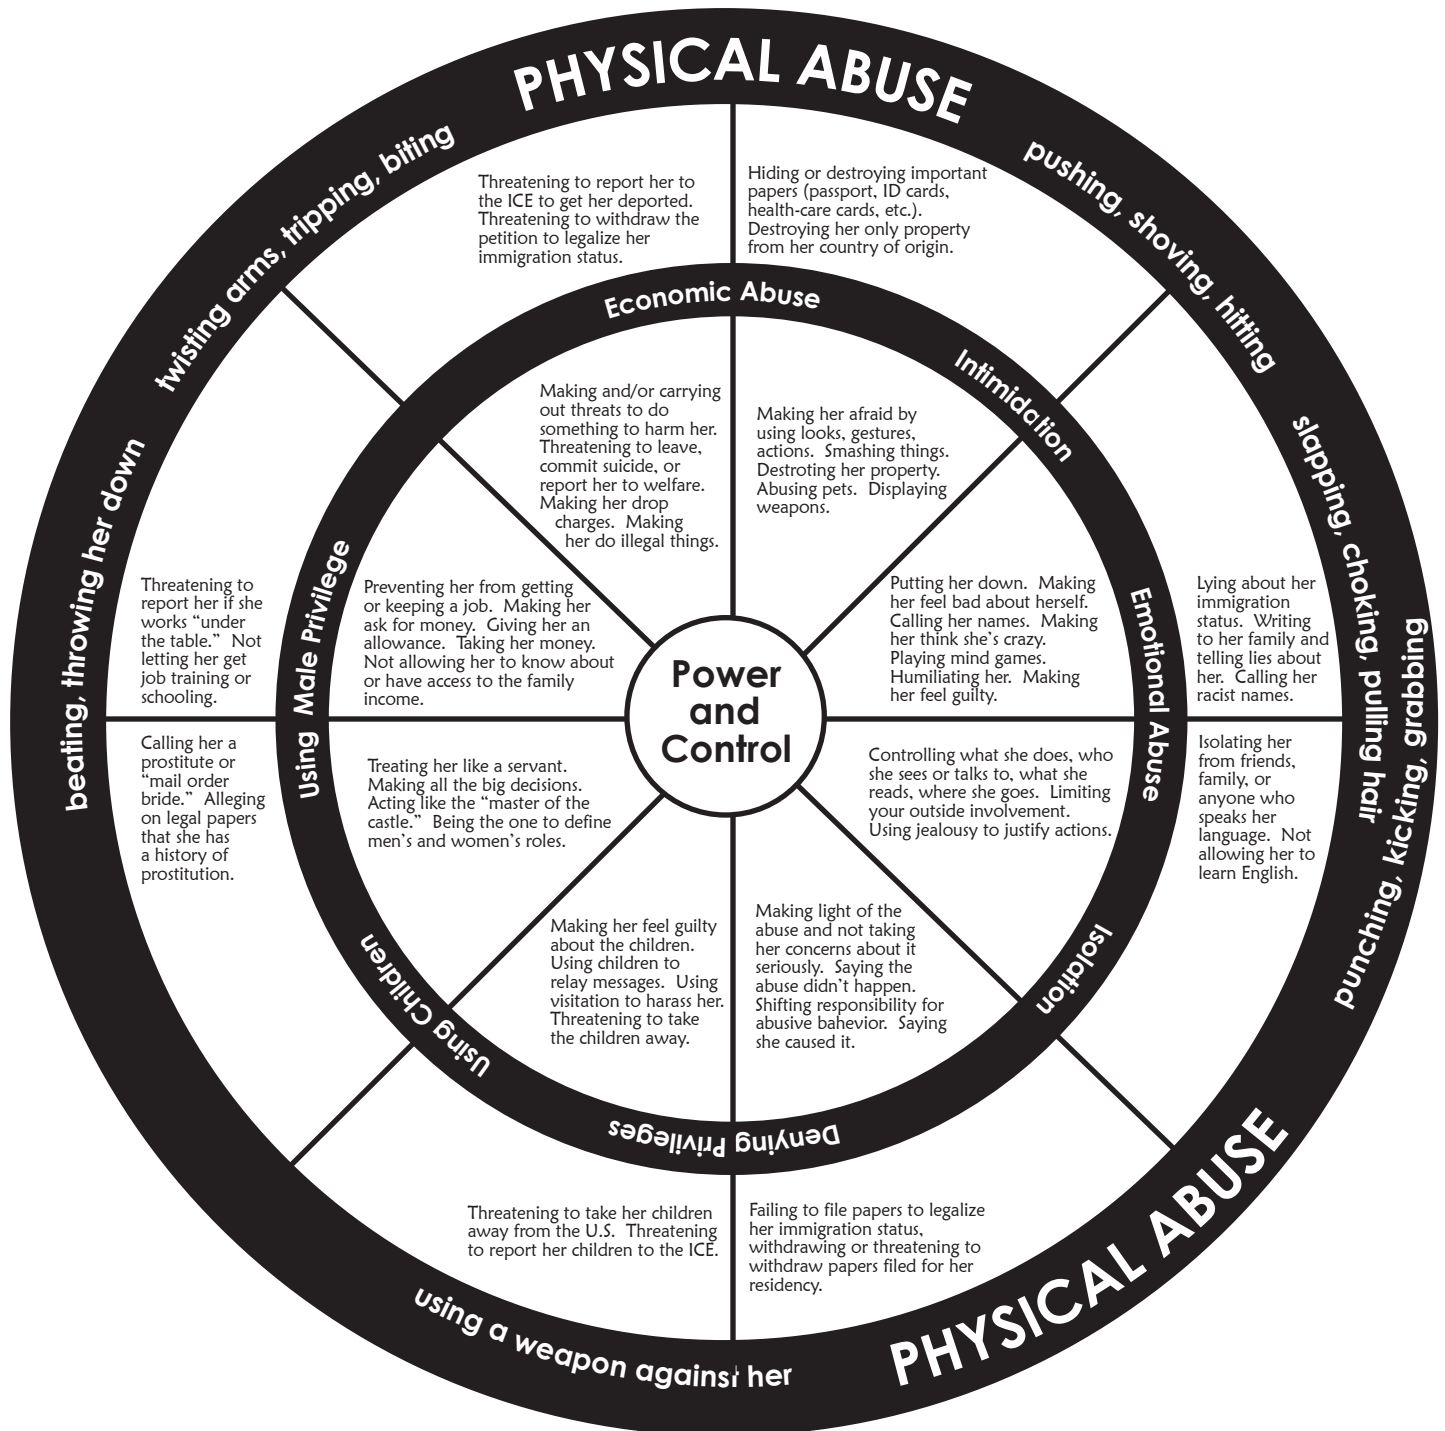

IMMIGRANT POWER AND CONTROL WHEEL

Produced and distributed by:

Adapted from original wheel by:
Domestic Abuse Intervention Project
202 East Superior Street
Duluth, MN 55802
218.722.4134

NATIONAL CENTER
on Domestic and Sexual Violence
training • consulting • advocacy