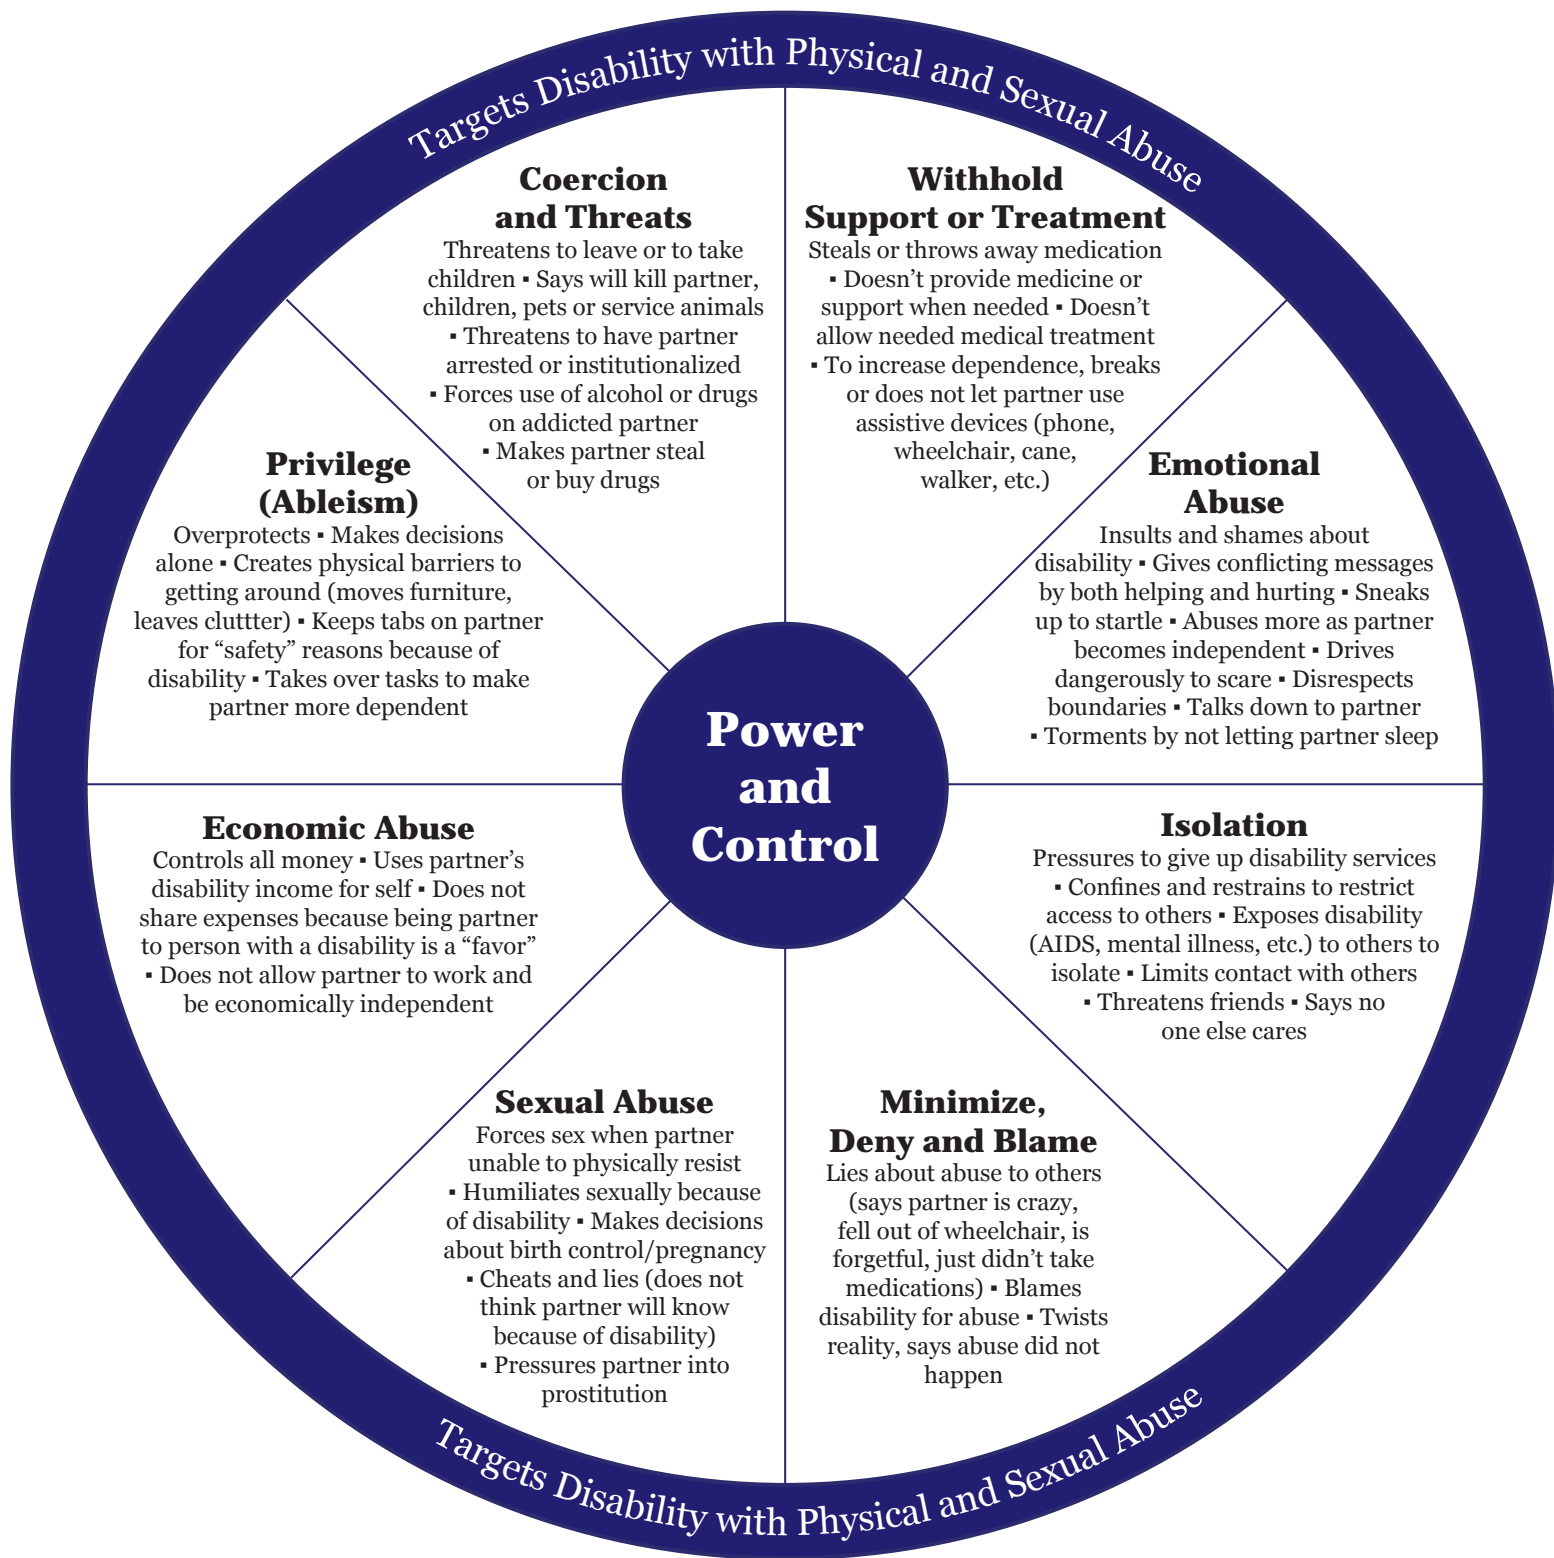

People with Disabilities in Partner Relationships

Created by

with in-depth input from people with disabilities.

Adapted with permission from
DOMESTIC ABUSE INTERVENTION PROJECT
202 East Superior Street
Duluth, MN 55802
218.722.2781
www.theduluthmodel.org