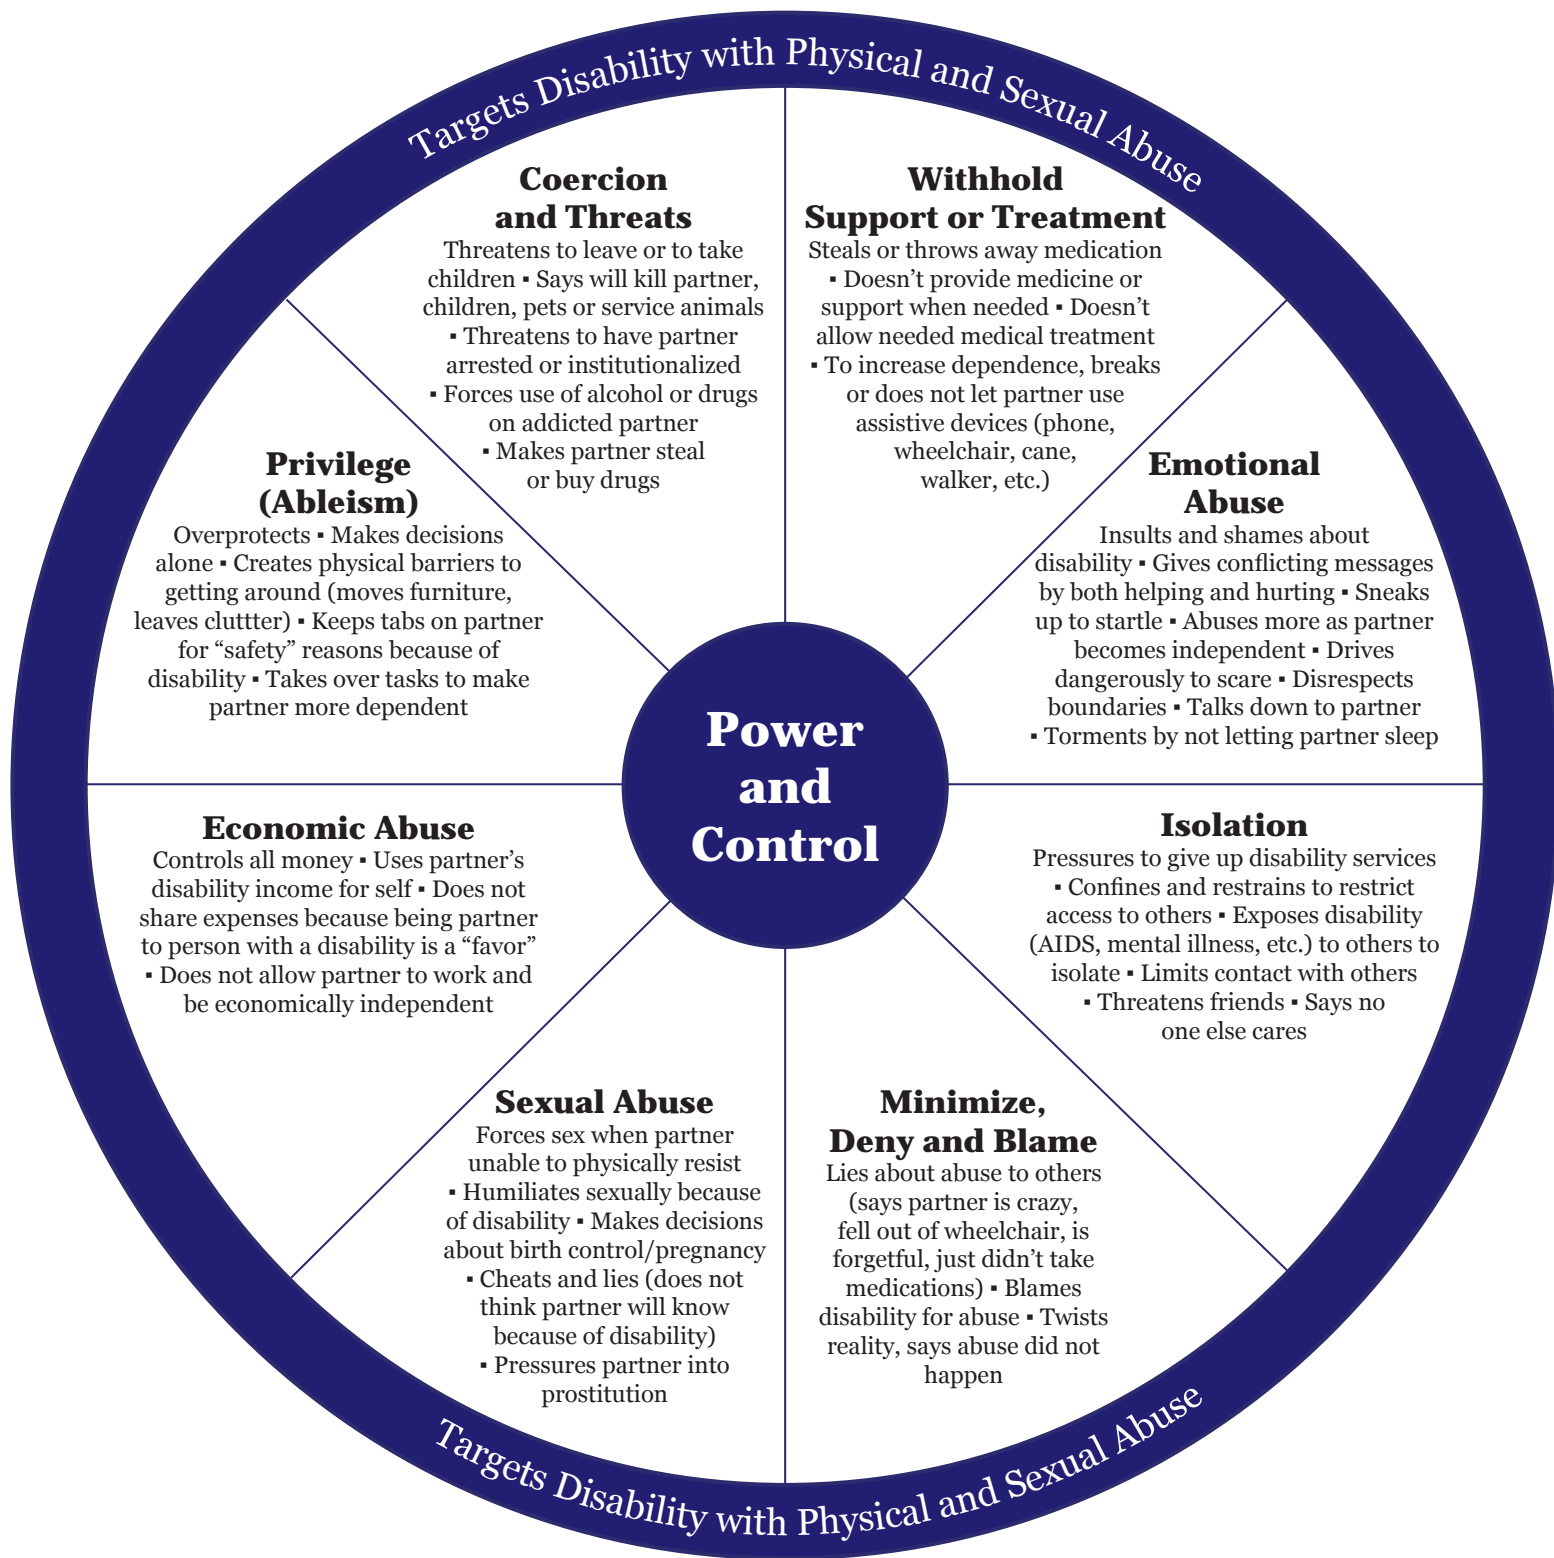

# People with Disabilities in Partner Relationships

Created by

with in-depth input from people with disabilities.

Adapted with permission from  
DOMESTIC ABUSE INTERVENTION PROJECT  
202 East Superior Street  
Duluth, MN 55802  
218.722.2781  
www.theduluthmodel.org